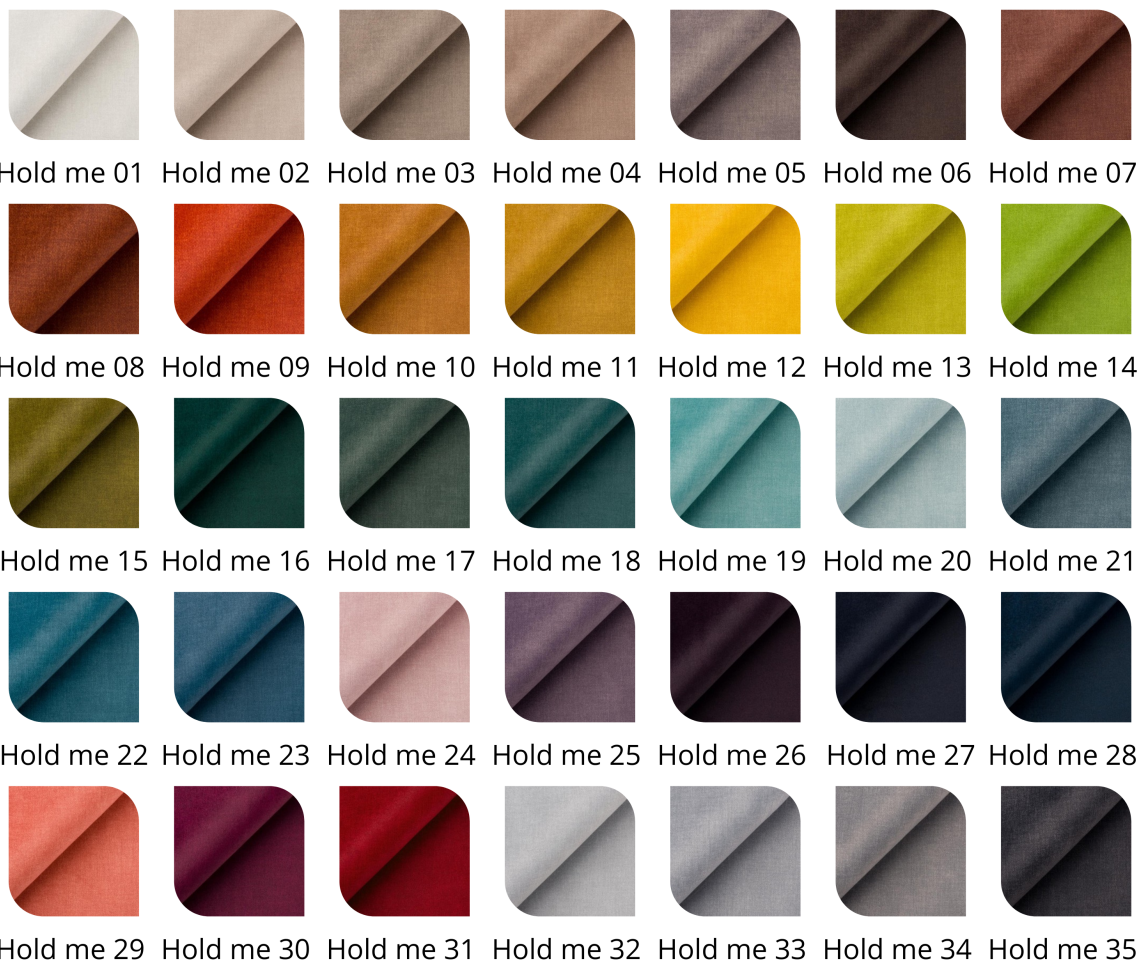

Shanghai IVORY  
01

Shanghai IVORY  
02

Shanghai IVORY  
03

Shanghai IVORY  
04

Shanghai IVORY  
05

Shanghai IVORY  
06

Shanghai IVORY  
07

Shanghai IVORY  
08

Shanghai IVORY  
09

Shanghai IVORY  
10

Shanghai IVORY  
11

Shanghai IVORY  
12

Shanghai IVORY  
13

Shanghai IVORY  
14

Strong 01

Strong 02

Strong 03

Strong 04

Strong 05

Strong 06

Strong 07

Strong 08

Strong 09

Strong 10

Vera 10

Vera 11

Vera 12

Vera 13

Vera 14

Vera 15

Venus Velvet  
2932

Venus Velvet  
2933