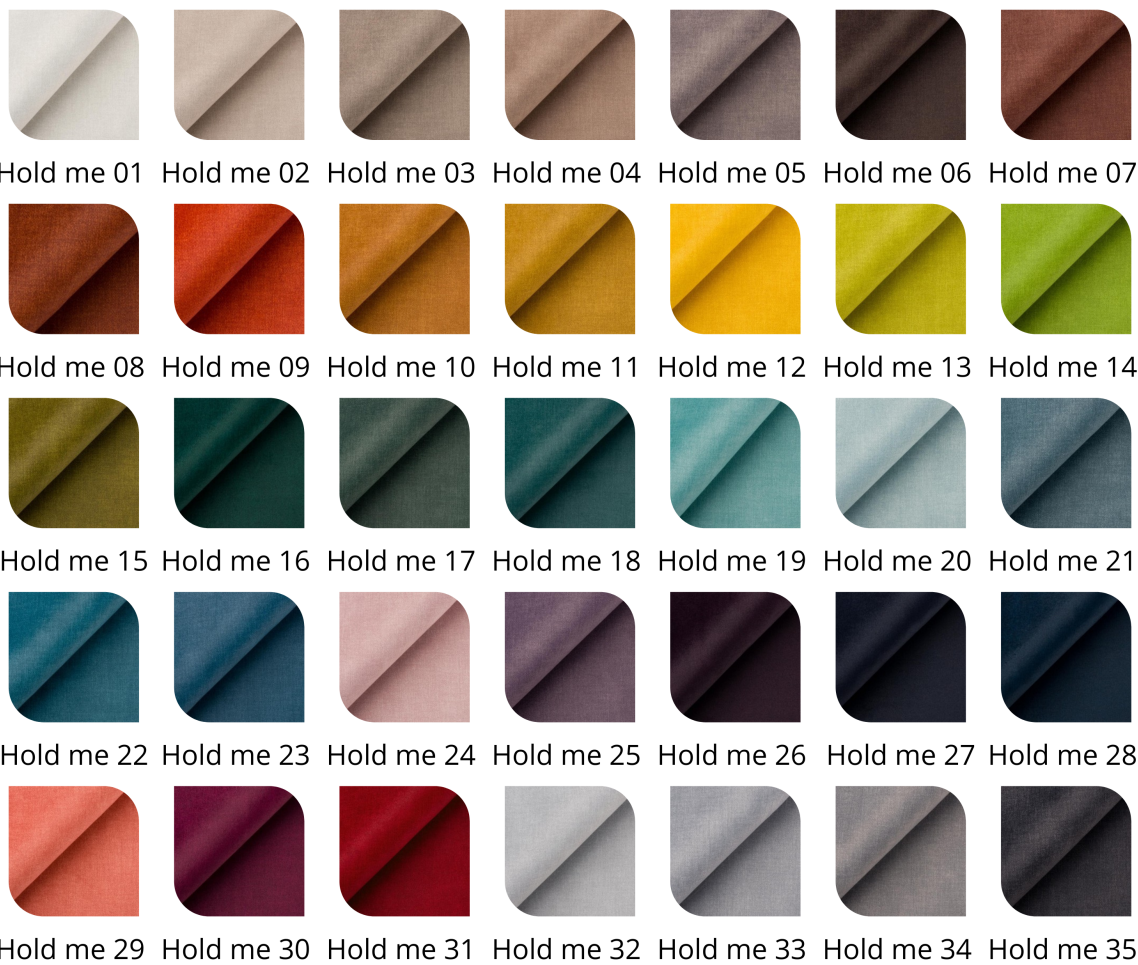

Leo 17

Leo 18

Leo 19

Leo 20

Shanghai IVORY  
01

Shanghai IVORY  
02

Shanghai IVORY  
03

Shanghai IVORY  
04

Shanghai IVORY  
05

Shanghai IVORY  
06

Shanghai IVORY  
07

Shanghai IVORY  
08

Shanghai IVORY  
09

Shanghai IVORY  
10

Shanghai IVORY  
11

Shanghai IVORY  
12

Shanghai IVORY  
13

Shanghai IVORY  
14

Strong 01

Strong 02

Strong 03

Strong 04

Strong 05

Strong 06

Vera 14

Vera 15

Venus Velvet  
2932

Venus Velvet  
2933

Venus Velvet  
2934

Venus Velvet  
2935

Venus Velvet  
2936

Venus Velvet  
2937