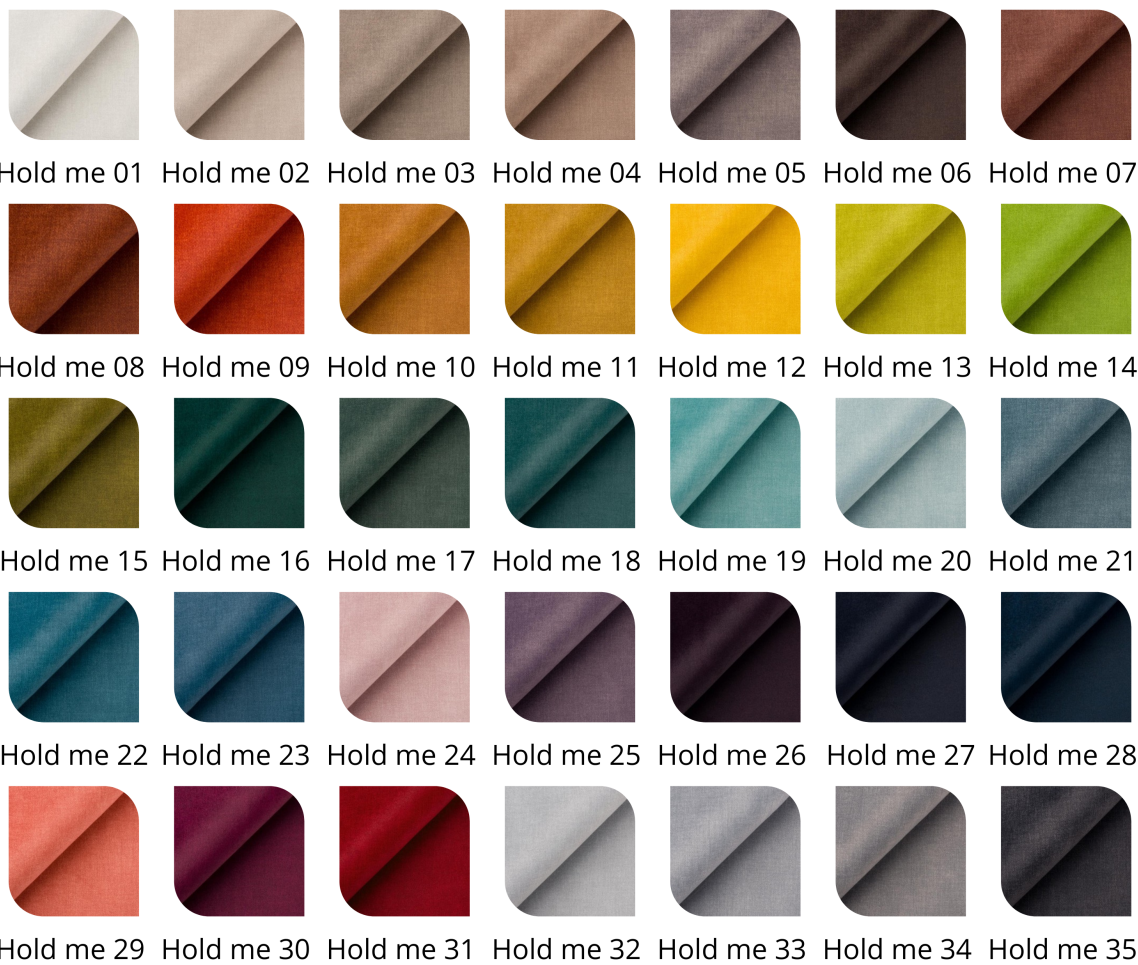

Leo 17

Leo 18

Leo 19

Leo 20

Shanghai IVORY
01

Shanghai IVORY
02

Shanghai IVORY
03

Shanghai IVORY
04

Shanghai IVORY
05

Shanghai IVORY
06

Shanghai IVORY
07

Shanghai IVORY
08

Shanghai IVORY
09

Shanghai IVORY
10

Shanghai IVORY
11

Shanghai IVORY
12

Shanghai IVORY
13

Shanghai IVORY
14

Strong 01

Strong 02

Strong 03

Strong 04

Strong 05

Strong 06

Vera 14

Vera 15

Venus Velvet
2932

Venus Velvet
2933

Venus Velvet
2934

Venus Velvet
2935

Venus Velvet
2936

Venus Velvet
2937