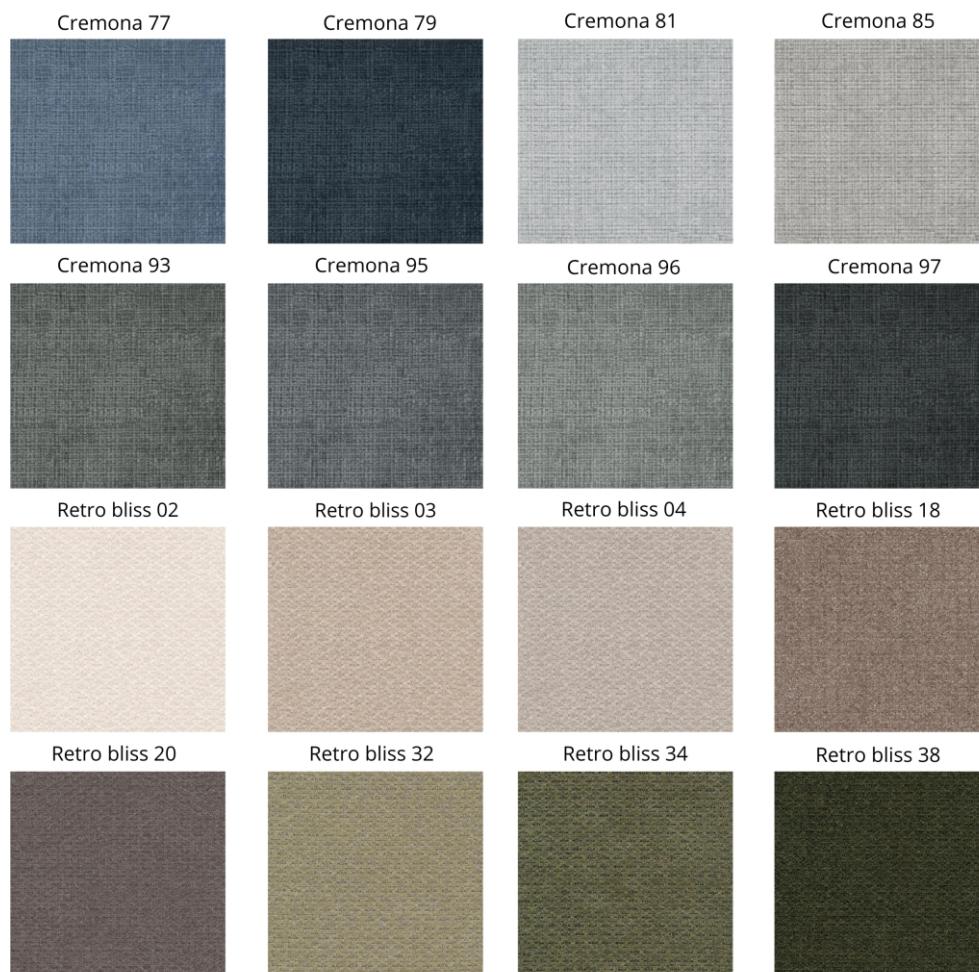

## **PALETA KOLORÓW TKANIN**

Aragon 01

Aragon 03

Aragon 14

Aragon 20

Aragon 35

Aragon 39

Aragon 56

Blur 08

Blur 09

Blur 10

Blur 11

Blur 12

Blur 13

Blur 14

Blur 15

Blur 16

Blur 17

---

Anthology 04

Anthology 06

Anthology 07

Anthology 08

Anthology 09

Anthology 10

Anthology 11

Anthology 12

Anthology 13

Anthology 14

Anthology 15

Anthology 16

Anthology 17